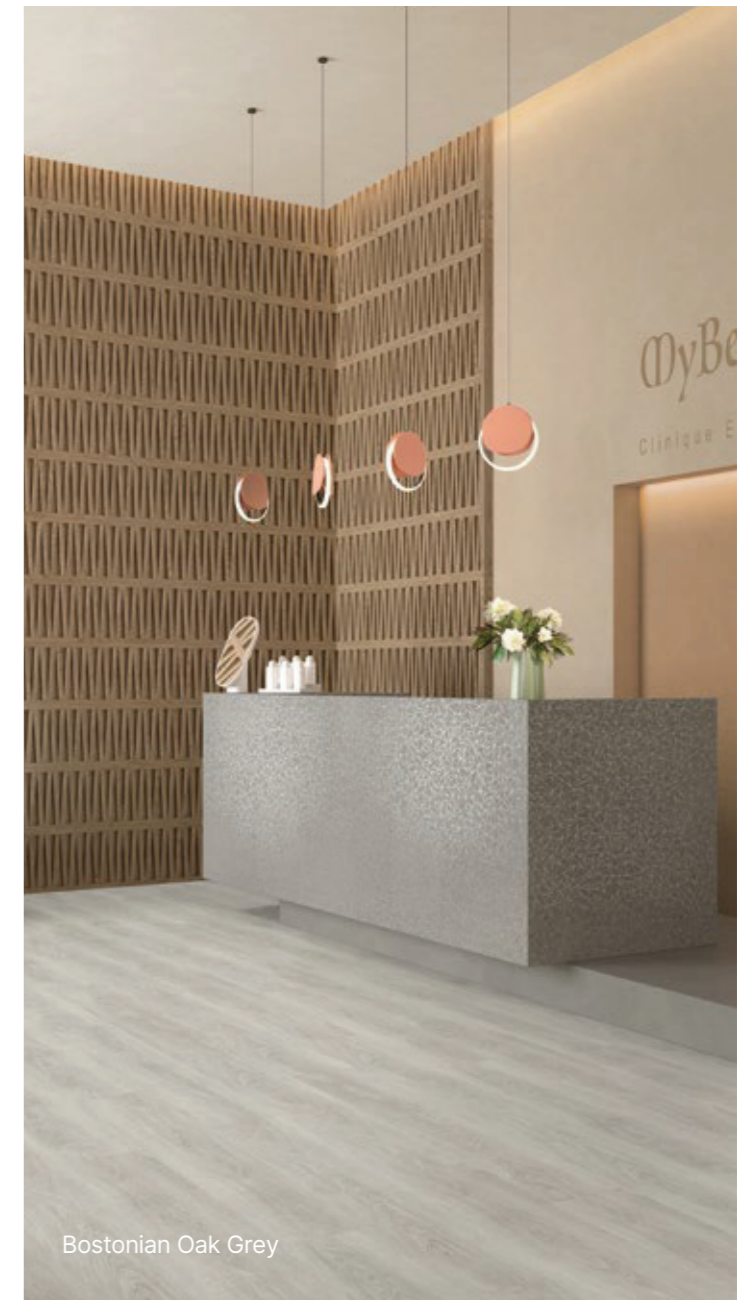

Bostonian Oak Grey

100% REACH PHTHALATE FREE (except recycled content)

100% RECYCLABLE UP TO 35% RECYCLED CONTENT

TVOC EMISSIONS BELOW DETECTION LEVEL (TVOC < 100µg/m³ after 28 days) NO FORMALDEHYDE

Can be combined with Gerflor acoustic underlayers