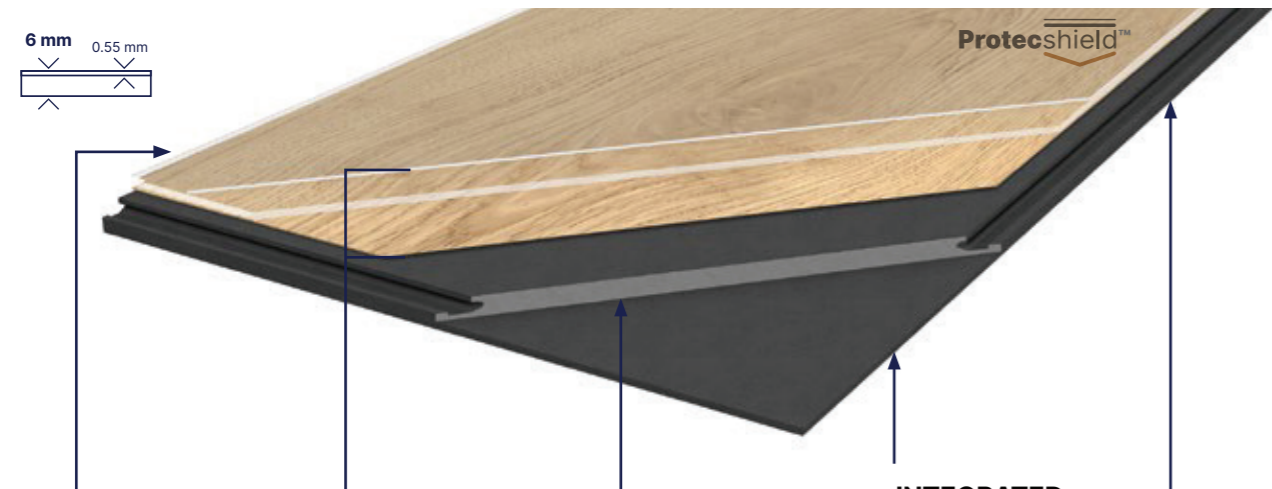

Creation 55 Rigid Acoustic

The Reference in LVT

Gerflor[®]

Creation 55 Rigid Acoustic

Formats (mm) 178x1219 228x1500 457x914

PROTECSHIELD™

ENHANCED PERFORMANCES

ULTRA MATT SURFACE